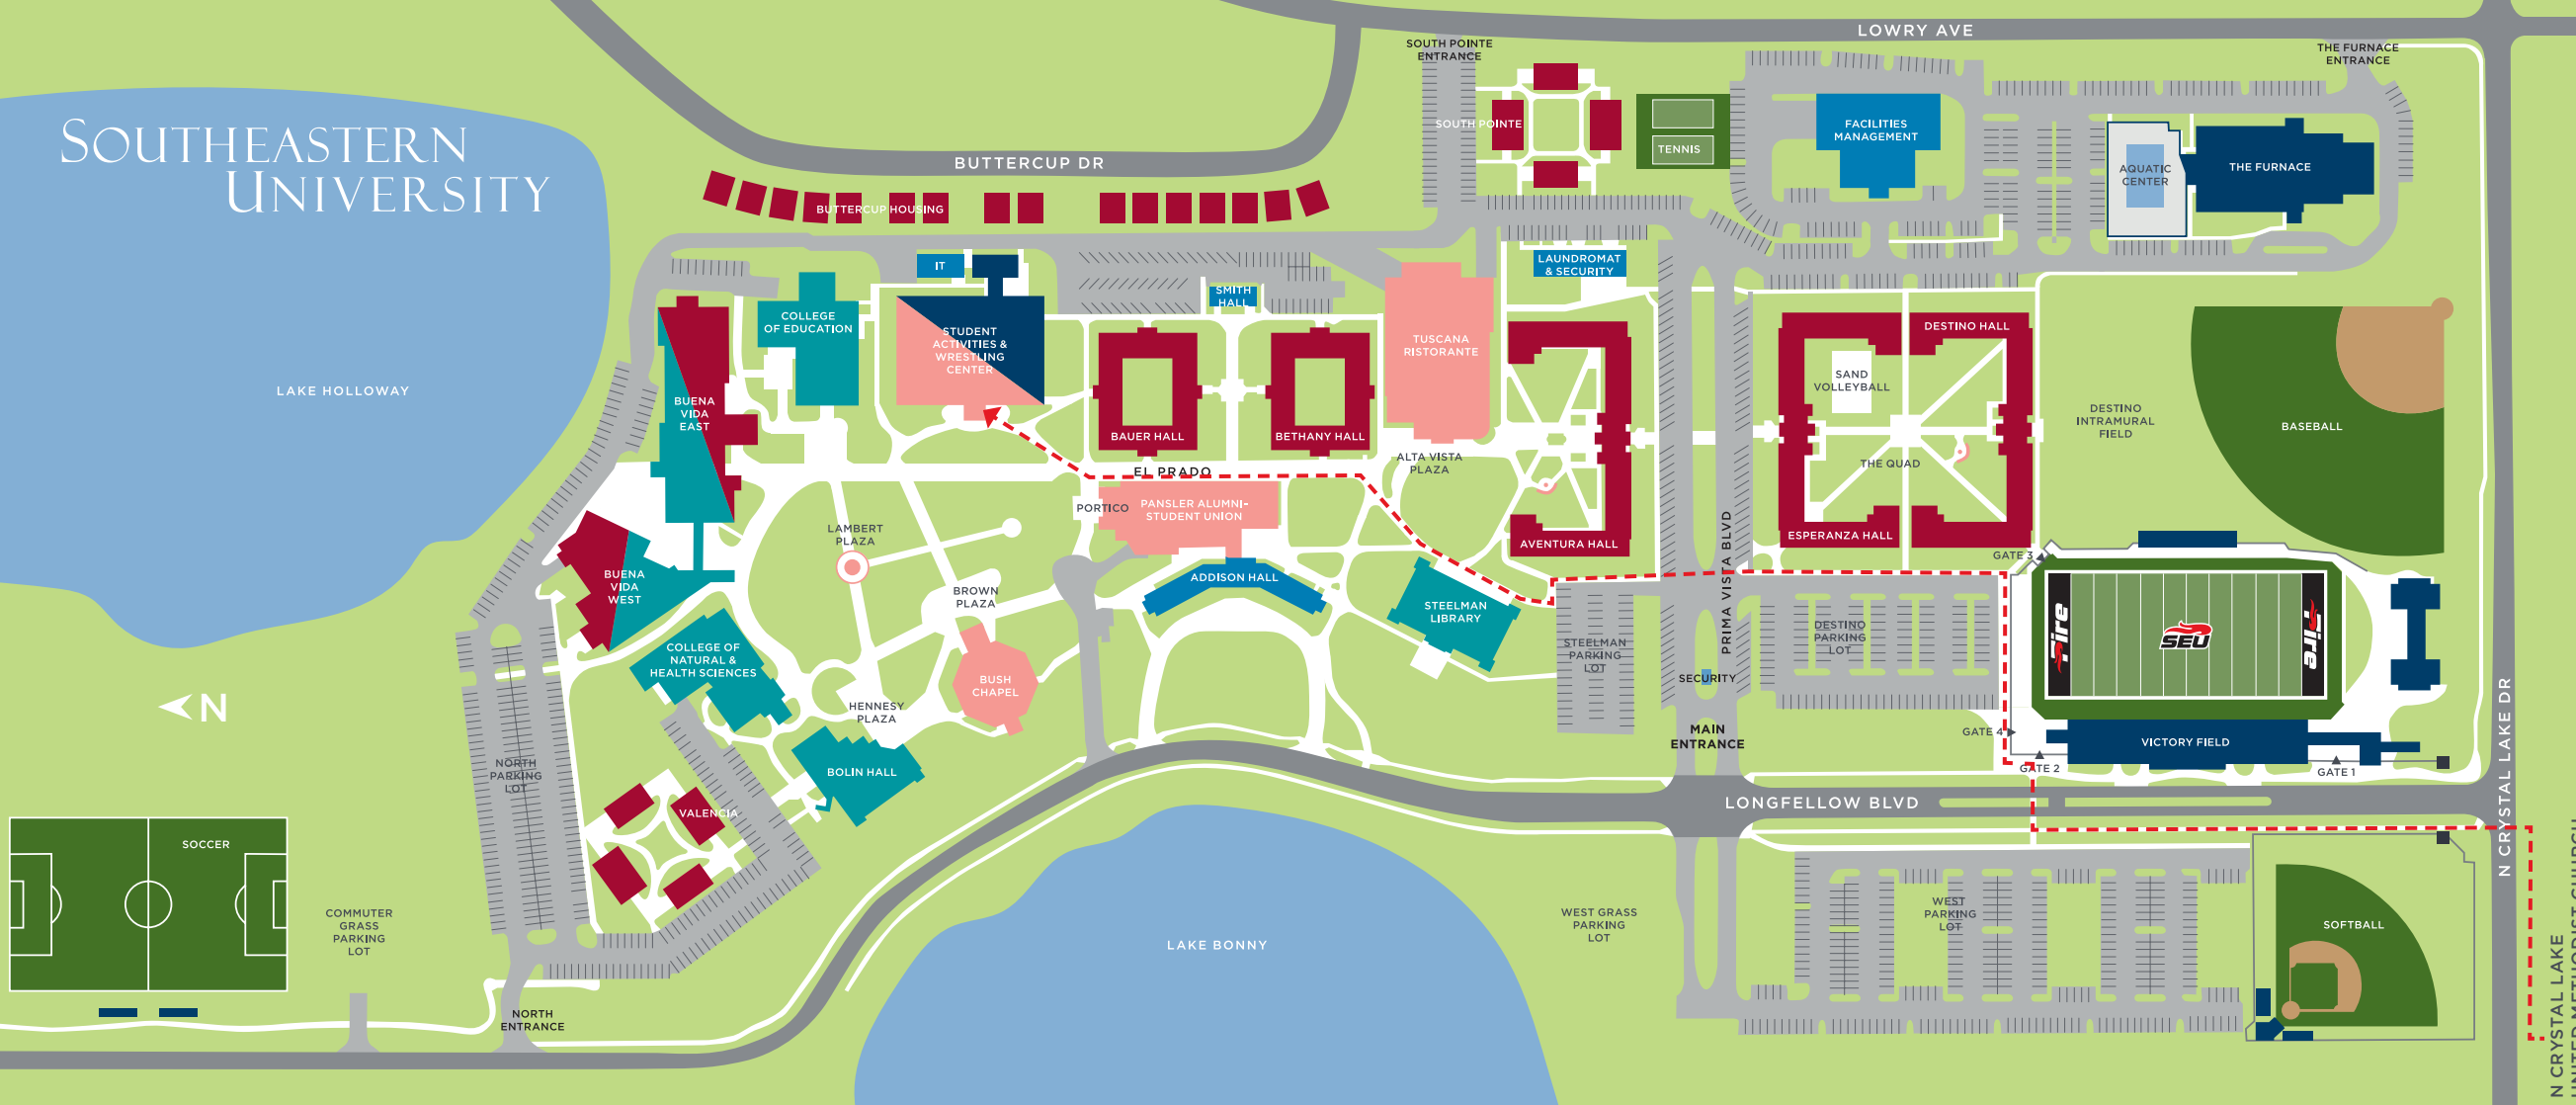

SOUTHEASTERN UNIVERSITY

RESIDENCE HALLS

- Aventura Hall
- Bauer Hall
- Bethany Hall
- Buena Vida East (Floors 1, 2)
- Buena Vida East (Floors 3, 4)
- Buena Vida West (Floors 2, 3, 4)
- Destino Hall
- Esperanza Hall
- South Pointe
- Valencia

STUDENT SPACES

- Alta Vista Plaza
- Brown Plaza
- Bush Chapel
- Hennesy Plaza
- Lambert Plaza
- Pansler Alumni-Student Union
- Portico Coffeehouse
- The Quad
- Student Activities/Wrestling Center
- Tuscana Ristorante

ADMINISTRATIVE OFFICES

- Addison Hall
- Facilities Management Building
- Information Technology (IT)
- Laundromat & Security Office
- Main Campus Entrance/Security
- Smith Hall

PARKING

- Commuter Grass Parking Lot
- Destino Parking Lot
- North Parking Lot
- Steelman Parking Lot
- West Grass Lot
- West Parking Lot

BEST WALKING ROUTE
 From the **N. Crystal Lake United Methodist Church** Parking Lot to the **Student Activities Center**